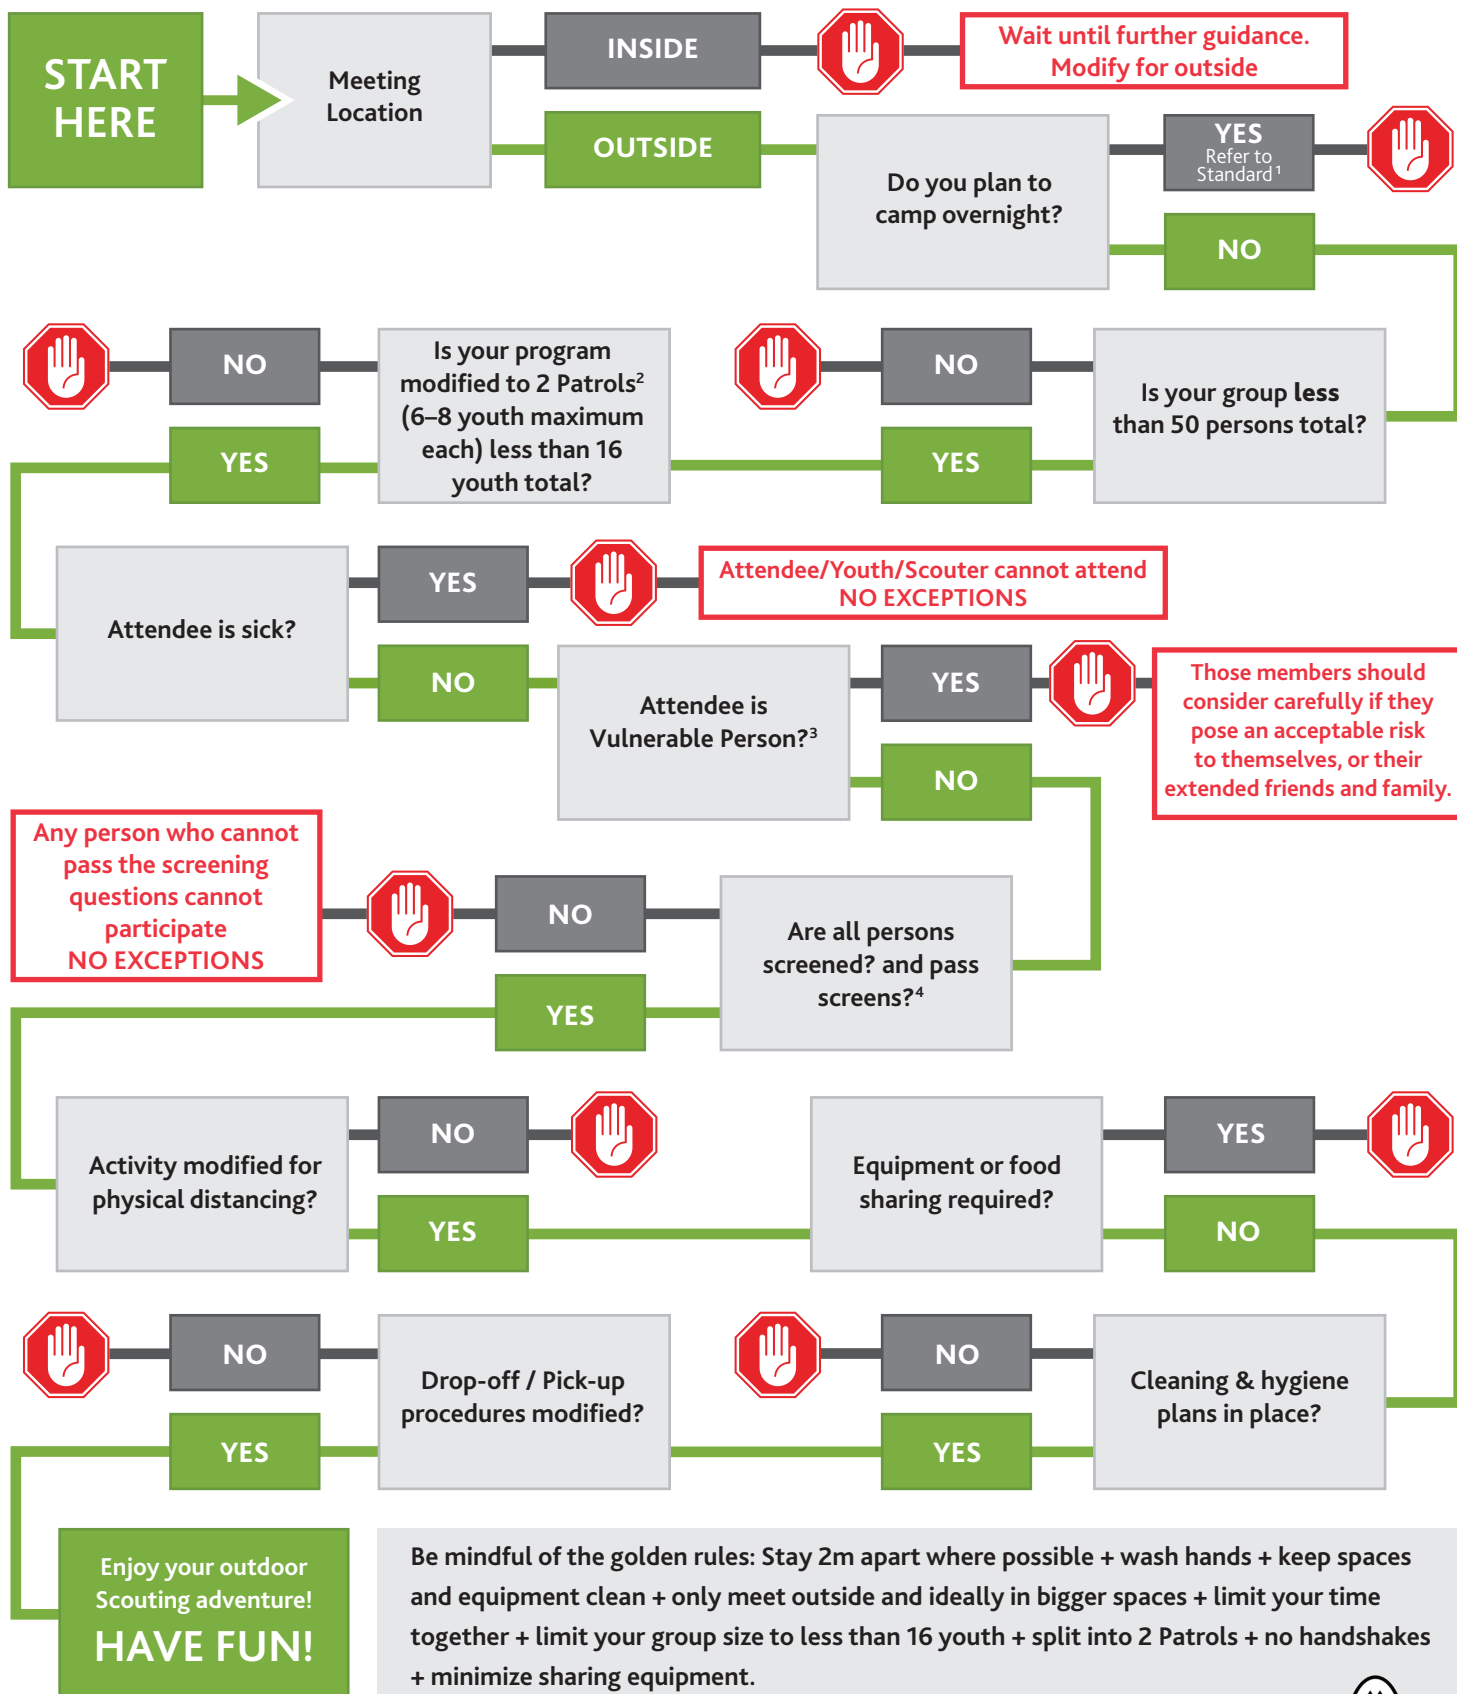

Section Meetings

CAN WE PARTICIPATE IN SCOUTING IN THE FALL?

¹ Camping overnight is prohibited for Beavers and permitted for Cubs on an exception basis—refer to Standard

² A Patrol refers to youth split into small teams: Lodge, Lair, Patrol or Expedition team—with 1 or 2 Scouters (Two-Scouter Rule must be maintained)

³ Refer to standard as specified by Federal Health Authority

⁴ Screening questionnaire provided